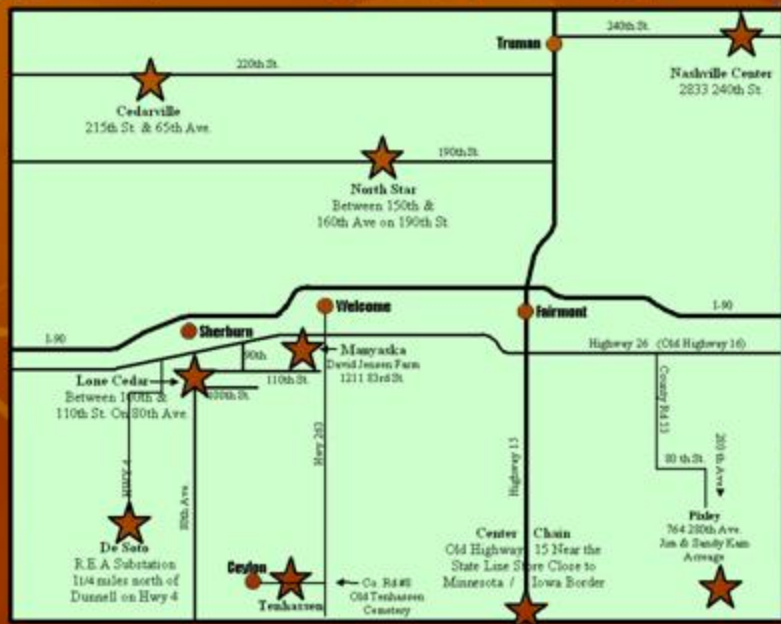

The background of the slide is a solid orange-brown color, overlaid with a pattern of faint, semi-transparent autumn leaves in various shades of brown and orange. The leaves are scattered across the frame, some overlapping each other, creating a seasonal and textured backdrop for the text.

**“Lost Towns”
of
Martin County**

MARTIN COUNTY

Established May 23, 1857

Lost Towns Of Martin County

Diamond Jubilee Celebration

1924 in Cedarville